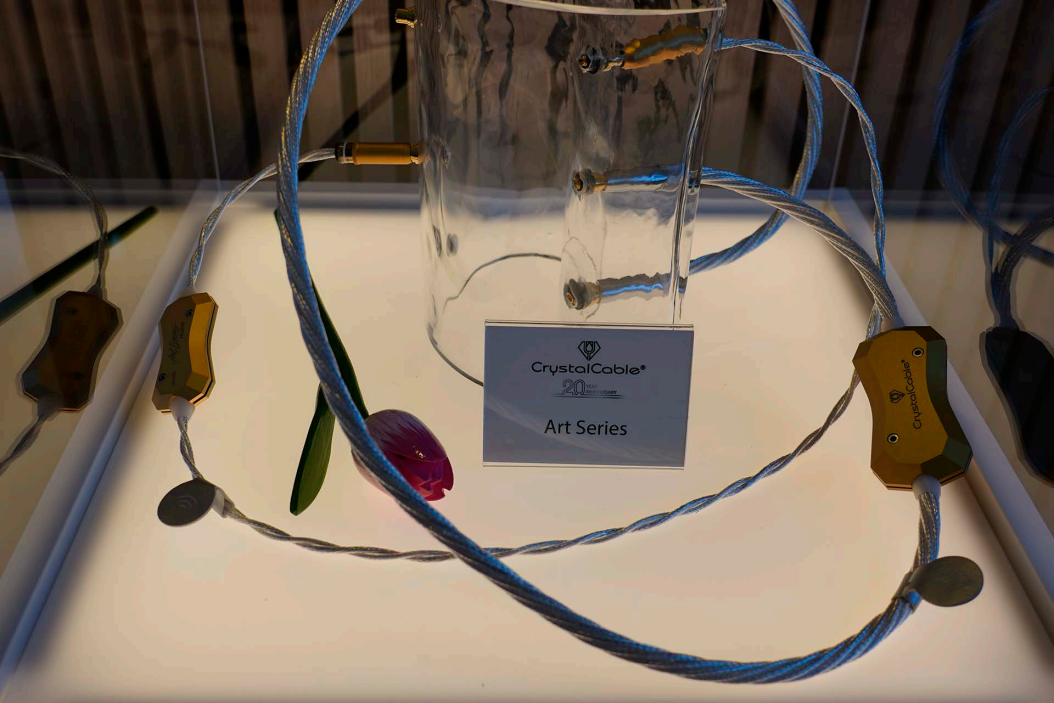

CrystalCable®

DIAMOND
SERIES 2

CrystalCable®
20th Anniversary
New Digital cable

The image shows a museum exhibit for CrystalCable's 20th anniversary. A silver braided digital cable is coiled on a white display tray. The cable features several components: a blue connector at the top left, a blue circular component, a green and yellow rectangular component, a black diamond-shaped component at the bottom, and a blue connector at the bottom right. A green fiber optic cable with a blue and red tulip-shaped connector is also present. A gold-colored metal ring is mounted on a black base behind the main cable. A white card with the CrystalCable logo and '20th Anniversary' text is placed in the center. The entire exhibit is set against a background of vertical wooden slats.

CrystalCable®
20th Anniversary
Art Series

CrystalCable®

Signature

New Digital cable

CrystalCable®

CrystalCat
20